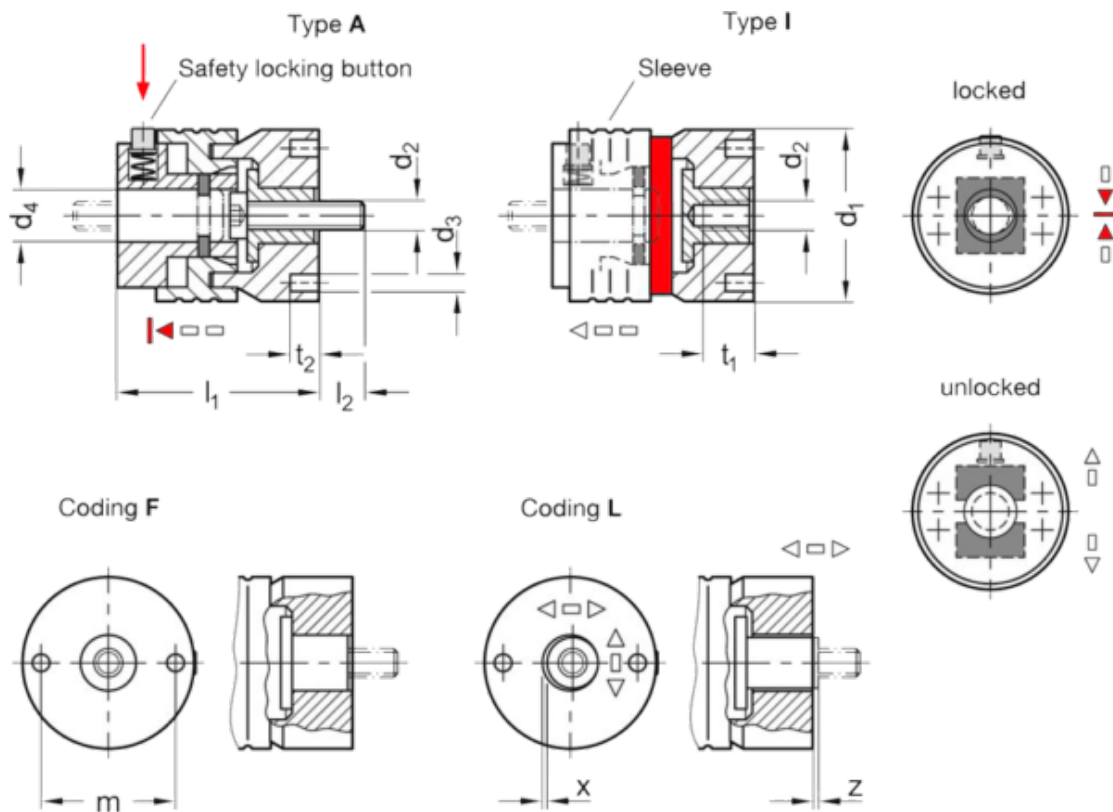

Data Sheet

Article number: 2010502NM12ALASS
 Description: E+G Quick release coupling
 GN 1050-2N-M12-A-L-ASS

Measures

D1 = 53	T2 = 10
D2 = M 12	Weight = 390
D3 = 6	X = 0.75
D4 = 18.25	Z = 0.4
L1 = 70.1	
L2 = 20	
M = 40	
Size = 2N	